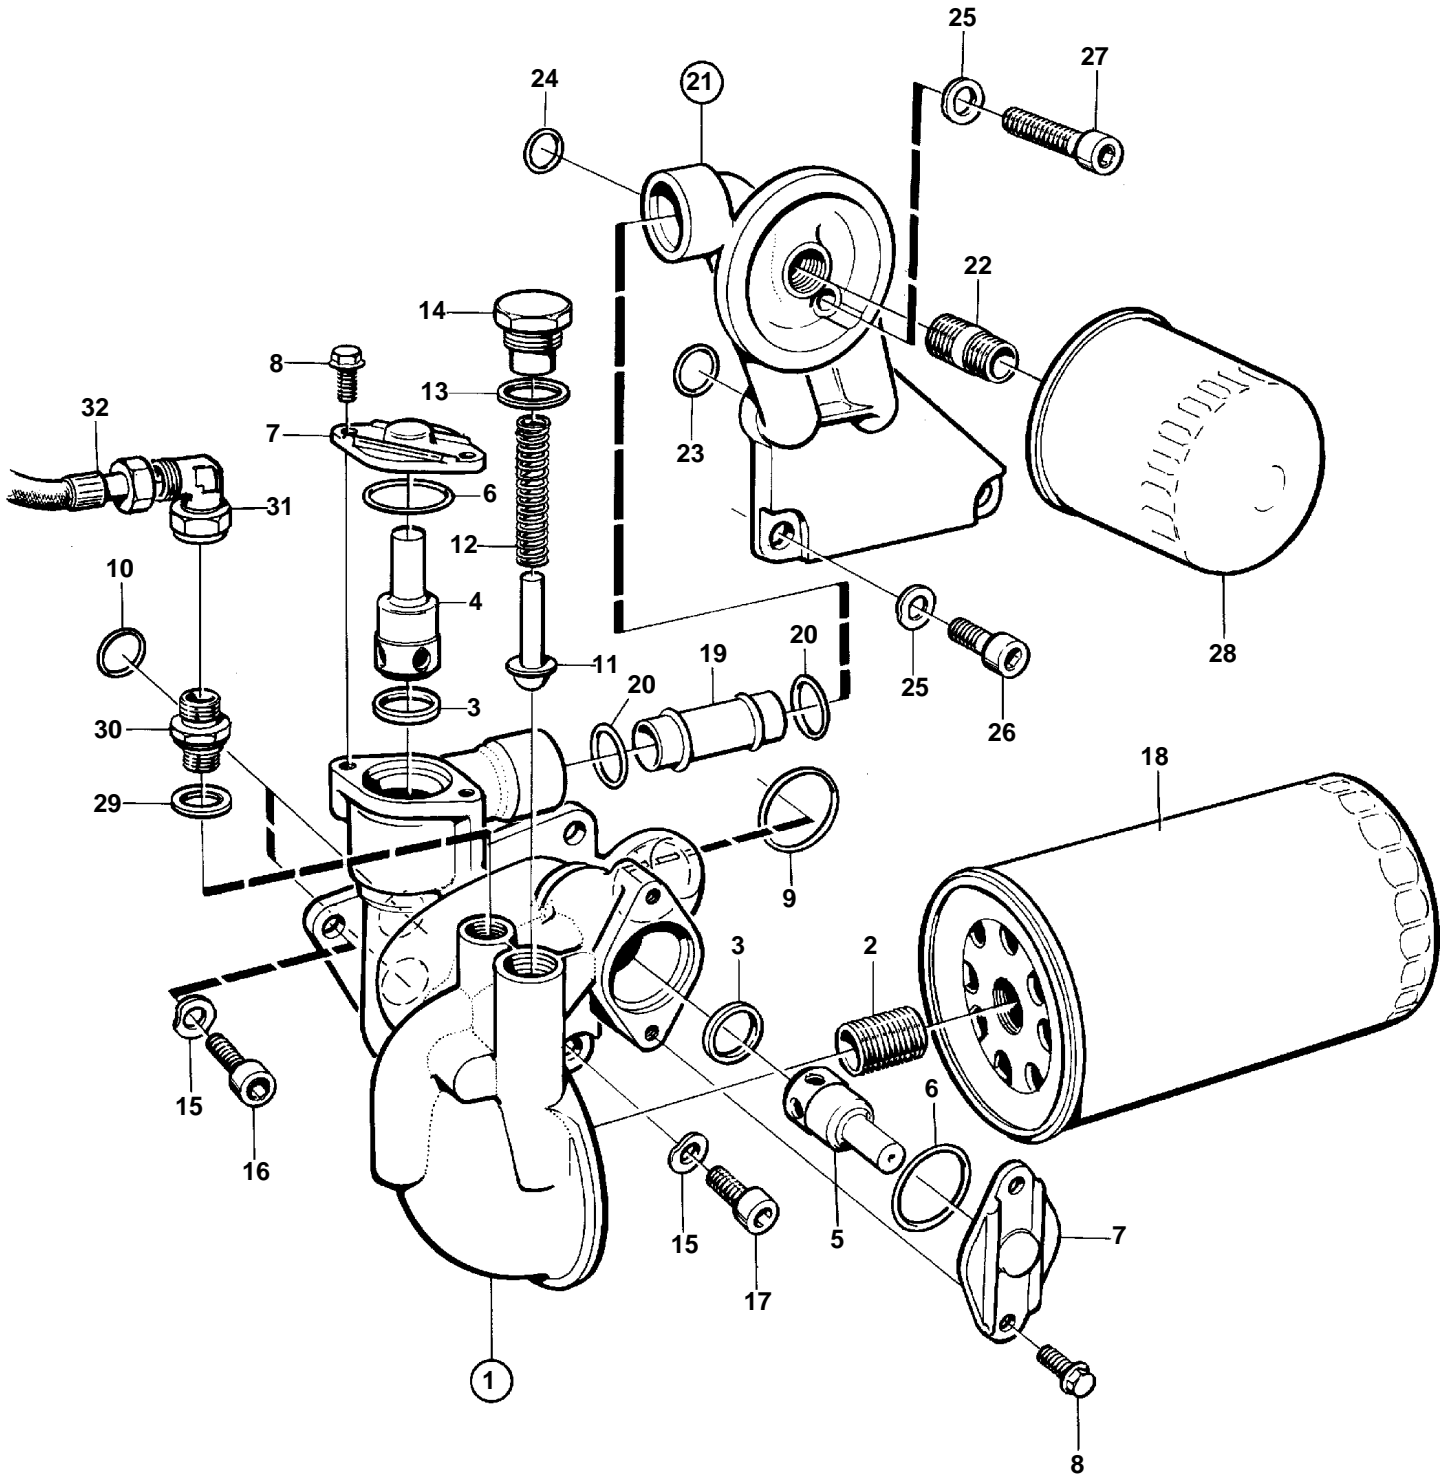

TAMD74C-A, TAMD74L-A, TAMD74P-A, TAMD74C-B, TAMD74L-B, TAMD74P-B, TAMD75P-A

TAMD74C-A, TAMD74L-A, TAMD74P-A, TAMD74C-B, TAMD74L-B, TAMD74P-B, TAMD75P-A

REF	PART NO.	QTY	DESCRIPTION	NOTES
1	866656	1	Oil filter housing	
2	466623	1	· Nipple	
3	469846	2	Sealing ring	
4	471646	1	Reducing valve	
5	471707	1	Reducing valve	
6	949659	2	O-ring	
7	471648	2	Cover	
8	946544	4	Flange screw	
9	949722	1	O-ring	
10	949656	2	O-ring	
11	471085	1	Valve	
12	466653	1	Spring	
13	947627	1	Gasket	
14	471598	1	Plug	
15	942336	3	Spring washer	
16	959238	2	Screw	L=25mm
17	959236	1	Screw	L=20mm
18	847741	1	Oil filter	
19	471602	1	Tube	
20	471956	2	Sealing ring	
21	3825172	1	Oil filter housing	
22	829160	1	· Fitting	
23	949656	2	O-ring	
24	944364	1	O-ring	
25	942336	3	Spring washer	
26	959236	2	Screw	L=20mm
27	959241	1	Screw	L=40mm
28	3827069	1	Oil filter, bypass	(829390)
29	947622	1	Gasket	
30	963948	1	Nipple	
31	964016	1	Nipple	
32	3830001	1	Lube oil hose	(3826420). Turbo-oil filter housing.